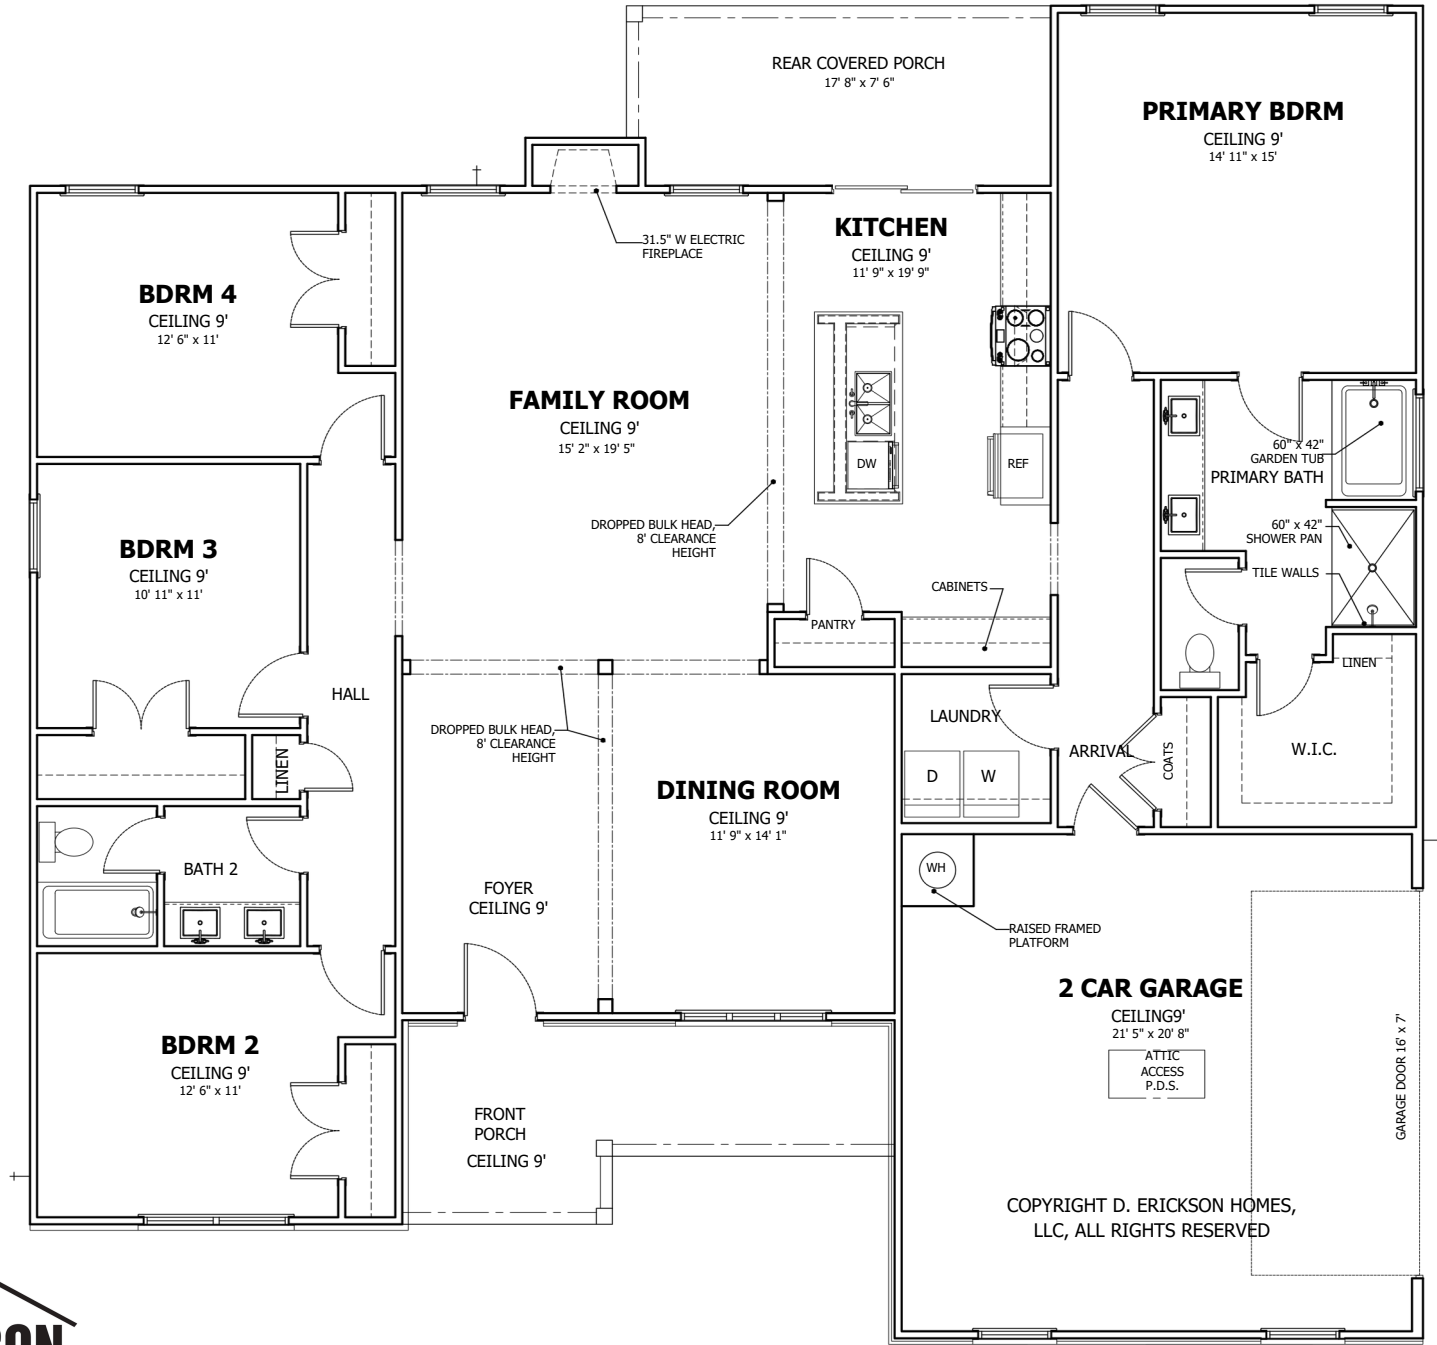

DORCHESTER

DORCHESTER
ELEVATION B
FIRST FLOOR

58' WIDE 55' 10" DEEP

4 BED, 2 BATH

FIRST FLOOR:	2,095
TOTAL HEATED:	2,095
GARAGE:	460
FRONT PORCH:	141
REAR PORCH:	131

Copyright D. Erickson Homes, LLC. All Rights Reserved. The Duplication, Reproduction, Copying, Sale, Rental, Licensing, or any other distribution or use of these drawings, any portion thereof, of the plans depicted herein is Strictly Prohibited unless expressly authorized in writing by D. Erickson Homes, LLC.